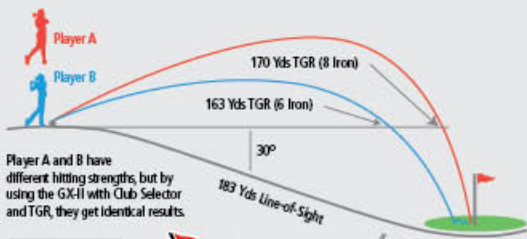

THE NEW #1 RANGEFINDER ON THE PGA TOUR.

Boo Weirley
"...the Leupold GX-II
is the best on the market."

EVERY WEEK, A MAJORITY OF PGA TOUR CADDIES MAKE THE LEUPOLD® GX® #1 by using our laser rangefinders to scout and measure every inch of the course. They prepare for any situation their player may face, because during crunch time they must have all the answers. Whether you use the tournament-legal GX-I, or the advanced GX-II with Club Selector, you can trust the only rangefinder endorsed by the Professional Tour Caddies of America. Exclusive PinHunter™ and True Golf Range technology arm you with the most precise range information on the course. Input your personal striking ability, and Club Selector will recommend what club to use. Next time you're lining up a tough shot, use what the pros use: Leupold GX. Find out what people are saying and find your dealer at www.leupold.com/golf.

Player A and B have different hitting strengths, but by using the GX-II with Club Selector and TGR, they get identical results.

TOURNAMENT
LEGAL GX-I