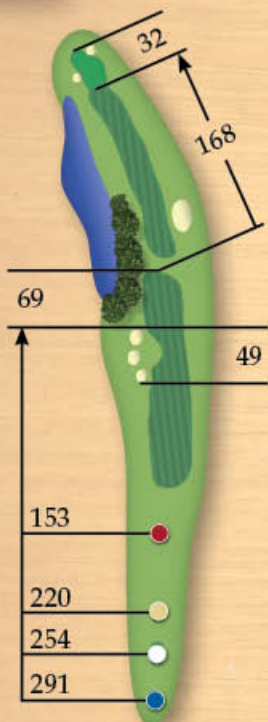

9
par 5

10
par 3