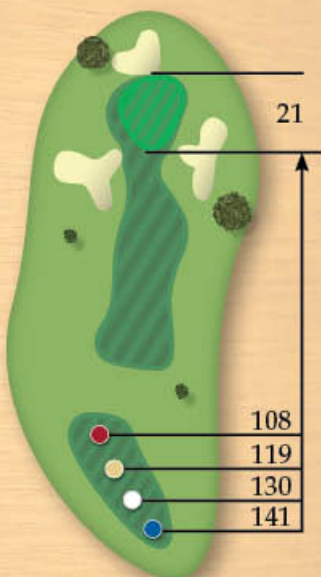

9
par 5

10
par 3