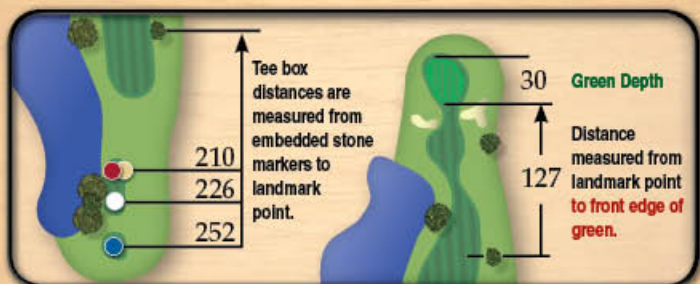

MENTION THIS AD AND RECEIVE

\$100 Off

YOUR ENTIRE FURNITURE PURCHASE

•Minimum purchase \$1,500 •Prior sales excluded •Not valid with any other offers

**BROKEN TEE
ENGLEWOOD**

GOLF COURSE

COURSE RULES:

USGA Rules govern all play with the following local rules:

LEGEND:

This guide provides an easy way to navigate the golf course and check distances to key points. It is designed to supplement the distances provided on the physical course markers.

1
par 4

2
par 4

PRO TIP