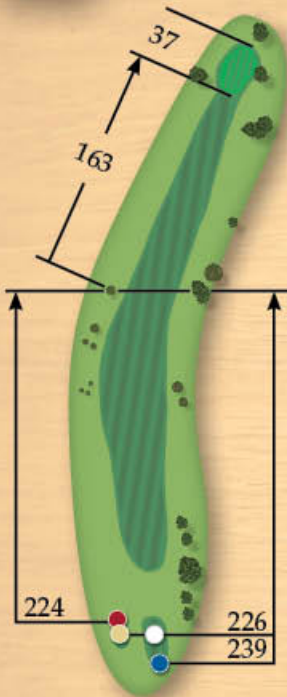

Stay on right side of fairway if possible to have better angle into green on this long par 5. Fairway runs fairly fast.

YARDAGE

- 550
- 516
- 481
- 413

PRO TIP

Nice short par 3 – hit it straight avoid bunkers on both sides.

YARDAGE

- 156
- 144
- 133
- 122

birdieball

PGA Product of the Year

Try the most accurate & rewarding practice ball in golf!

10% OFF

SES

Go to www.SESoffer.com and receive 10% OFF your order with code: TTG9

11
par 4

12
par 4

PRO TIP

Aim for corner on right side of fairway to get maximum distance.

YARDAGE

- 409
- 397
- 391
- 385

PRO TIP

Water to left, bunker on right – play to short of sand or long in between lake and bunker.

YARDAGE

- 402
- 379
- 365
- 354

GOLF ZOO

Vacations Fit to a Tee

Affordable Golf Packages to over 45 Destinations in the US, Mexico and Caribbean.

Visit us at www.GolfZoo.com or call us at 888-292-4906.

13
par 5