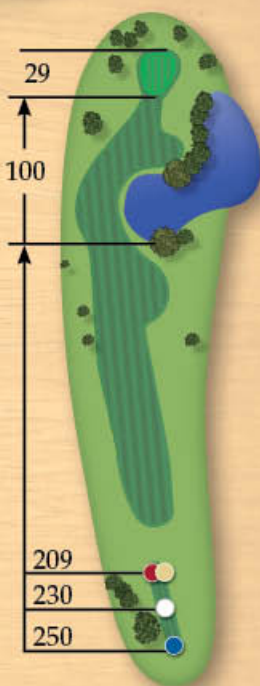

YARDAGE

- 156
- 144
- 133
- 122

birdieball

PGA Product of the Year

Try the most accurate & rewarding practice ball in golf!

10% OFF

SES

Go to www.SESoffer.com and receive 10% OFF your order with code: TTG9

11
par 4

12
par 4

PRO TIP

Aim for corner on right side of fairway to get maximum distance.

YARDAGE

- 409
- 397
- 391
- 385

PRO TIP

Water to left, bunker on right – play to short of sand or long in between lake and bunker.

YARDAGE

- 402
- 379
- 365
- 354

GOLF ZOO

Vacations Fit to a Tee

Affordable Golf Packages to over 45 Destinations in the US, Mexico and Caribbean.

Visit us at www.GolfZoo.com or call us at 888-292-4906.

13
par 5

14
par 4

PRO TIP

Sharp dogleg left. Water on both sides of ideal landing area – you can cut off some of the first lake to get better position.

YARDAGE

- 552
- 540
- 530
- 521

PRO TIP

Water on right, keep it straight or slightly left on this shorter par 4.