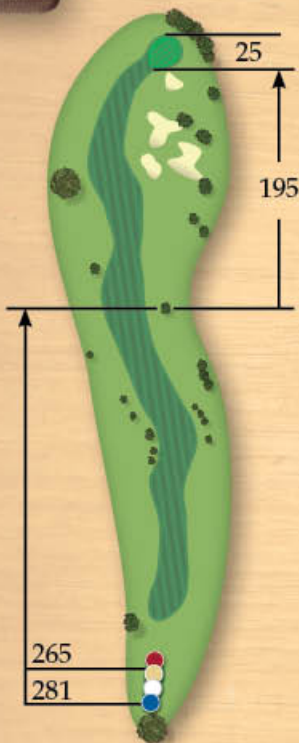

The Best of the West

BREAKAWAY AND PLAY

FREE ROOM, FREE GONDOLA RIDE,
1/2 PRICE GOLF

- BUY 2 OR MORE NIGHTS,
GET 1 ADDITIONAL NIGHT FREE
- BUY 1 GONDOLA RIDE, GET 1 FREE
- BUY 1 ROUND OF GOLF AT HAYMAKER
GOLF COURSE, A KEITH FOSTER
DESIGNED AUDUBON SIGNATURE
COURSE, GET 1 ROUND 50% OFF

as low as **\$183***

Steamboat[®]

IN THE SUMMERTIME

steamboatsummer.com/golf

TOLL-FREE **866.680.6797** STEAMBOAT CHAMBER RESERVATIONS
BE SURE TO MENTION THE BREAKAWAY AND PLAY PACKAGE.

*PACKAGE PRICE IS PER ADULT. NON-RESIDENT ROUNDS ONLY, WITHOUT CART FEES.
VALID THROUGH 9/22/09. SOME RESTRICTIONS APPLY.

15
par 5

16
par 4

PRO TIP

Aim over trees on the left to reach in 2. Four bunkers on right side just short of green. OB behind and to left of green.

YARDAGE

- 503
- 493
- 487
- 479

PRO TIP

Blind tee shot – try to cut left corner but be aware of left side OB – a good tee shot can put you in position for a much easier 2nd shot.