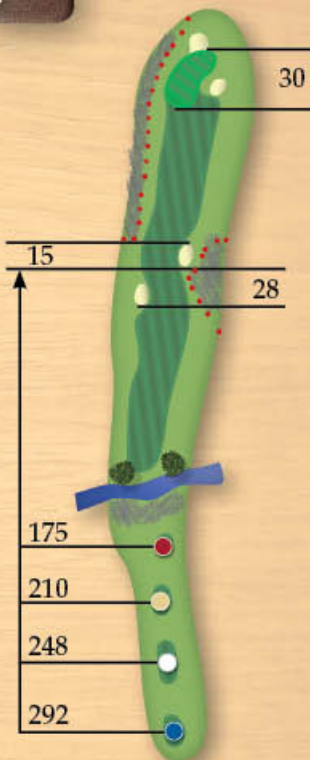

5
par 3

6
par 5

PRO TIP

Use enough club to clear water. Hole is downhill so keep that in mind.

YARDAGE

- 223
- 200
- 148
- 115

PRO TIP

Water on left, better to be straight than long here.

In the hands of golfers
...on every hole

7
par 3

8
par 4

PRO TIP

No clearance on the left side of the very large green – hit the green or be right.

YARDAGE

- 210
- 180
- 160
- 137

PRO TIP