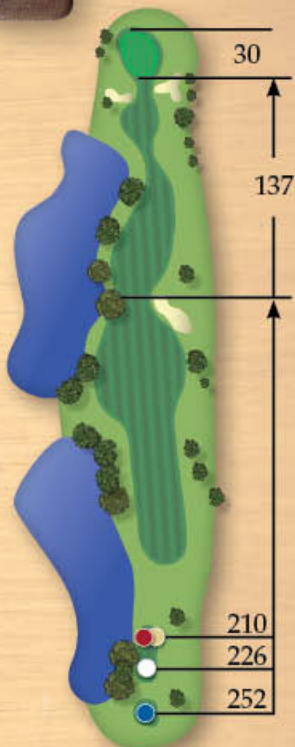

Stay on right side of fairway if possible to have better angle into green on this long par 5. Fairway runs fairly fast.

YARDAGE

- 550
- 516
- 481
- 413

PRO TIP

Nice short par 3 – hit it straight avoid bunkers on both sides.

YARDAGE

- 156
- 144
- 133
- 122

birdieball

PGA Product of the Year

Try the most accurate & rewarding practice ball in golf!

10% OFF

SES

Go to www.SESoffer.com and receive 10% OFF your order with code: TTG9

11
par 4

12
par 4

PRO TIP

Aim for corner on right side of fairway to get maximum distance.

YARDAGE

- 409
- 397
- 391
- 385

PRO TIP

Water to left, bunker on right – play to short of sand or long in between lake and bunker.

YARDAGE

- 402
- 379
- 365
- 354

GOLF ZOO

Vacations Fit to a Tee

Affordable Golf Packages to over 45 Destinations in the US, Mexico and Caribbean.

Visit us at www.GolfZoo.com or call us at 888-292-4906.

13
par 5