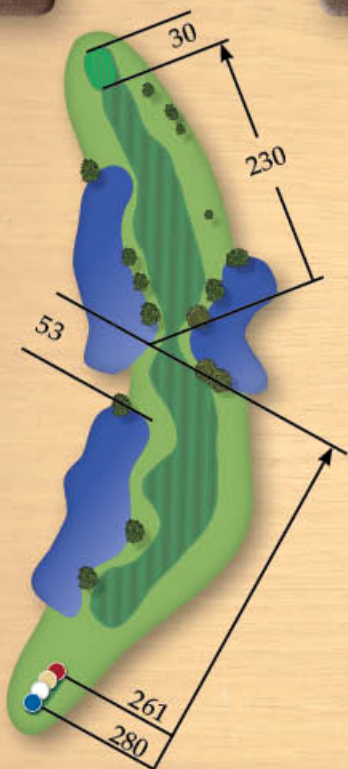

YARDAGE

- 156
- 144
- 133
- 122

birdieball

PGA Product of the Year

Try the most accurate & rewarding practice ball in golf!

10% OFF

SES

Go to www.SESoffer.com and receive 10% OFF your order with code: TTG9

11
par 4

12
par 4

PRO TIP

Aim for corner on right side of fairway to get maximum distance.

YARDAGE

- 409
- 397
- 391
- 385

PRO TIP

Water to left, bunker on right – play to short of sand or long in between lake and bunker.

YARDAGE

- 402
- 379
- 365
- 354

GOLF ZOO

Vacations Fit to a Tee

Affordable Golf Packages to over 45 Destinations in the US, Mexico and Caribbean.

Visit us at www.GolfZoo.com or call us at 888-292-4906.

13
par 5

14
par 4

PRO TIP

Sharp dogleg left. Water on both sides of ideal landing area – you can cut off some of the first lake to get better position.

YARDAGE

- 552
- 540
- 530
- 521

PRO TIP

Water on right, keep it straight or slightly left on this shorter par 4.