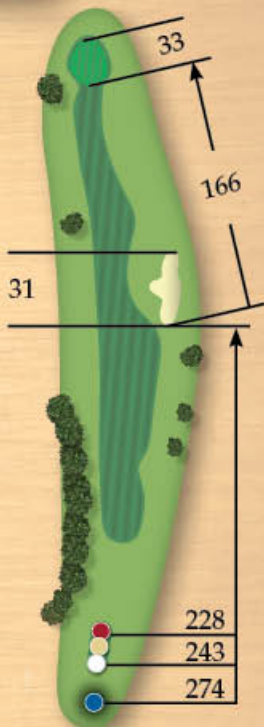

15
par 5

16
par 4

PRO TIP

Aim over trees on the left to reach in 2. Four bunkers on right side just short of green. OB behind and to left of green.

YARDAGE

- 503
- 493
- 487
- 479

PRO TIP

Blind tee shot – try to cut left corner but be aware of left side OB – a good tee shot can put you in position for a much easier 2nd shot.

PRO TIP

Avoid left side trees and sand, also don't be long.

YARDAGE

- 193
- 179
- 141
- 133

PRO TIP

Bunker on right edge, aim just left of this bunker and let it rip.

YARDAGE

- 450
- 423
- 410
- 399