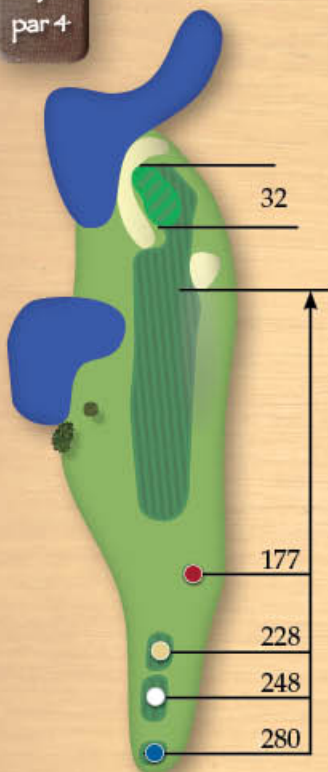

MENTION THIS AD AND RECEIVE

\$100 Off

YOUR ENTIRE FURNITURE PURCHASE

•Minimum purchase \$1,500 •Prior sales excluded •Not valid with any other offers

**BROKEN TEE
ENGLEWOOD**

GOLF COURSE

COURSE RULES:

USGA Rules govern all play with the following local rules:

1. Cart paths only on all Par 3 holes.
2. Yardage plates are located on each tee box.
3. If your ball strikes a power line or power tower, you must disregard that stroke, abandon that ball and re-hit from as near as possible from the spot the original ball was played, without penalty.
4. Keep carts 30' from greens and tees.
5. Please replace divots, rake bunkers and repair ball marks.
6. White stakes on hole #13 do not apply to hole #12.
7. Free drop from mulch around trees.

LEGEND:

This guide provides an easy way to navigate the golf course and check distances to key points. It is designed to supplement the distances provided on the physical course markers.

1
par 4

2
par 4

PRO TIP

Stay right to avoid water on left. Easier shot to green to come in from just short of the right side bunker. Out of bounds across cart path.

YARDAGE

- 332
- 308
- 278
- 231

PRO TIP

Again stay right, water and sand on left. Out of bounds right and behind green. Open shot to green.