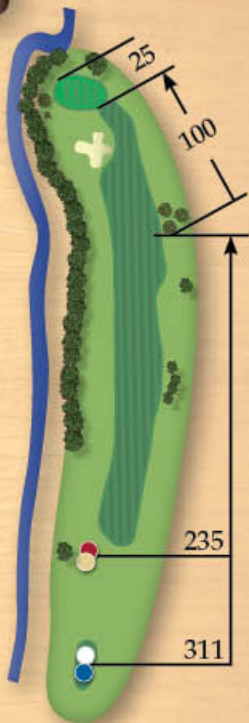

14
par 4

PRO TIP

Sharp dogleg left. Water on both sides of ideal landing area – you can cut off some of the first lake to get better position.

YARDAGE

- 552
- 540
- 530
- 521

PRO TIP

Water on right, keep it straight or slightly left on this shorter par 4.

The Best of the West

BREAKAWAY AND PLAY

FREE ROOM, FREE GONDOLA RIDE,
1/2 PRICE GOLF

- BUY 2 OR MORE NIGHTS,
GET 1 ADDITIONAL NIGHT FREE
- BUY 1 GONDOLA RIDE, GET 1 FREE
- BUY 1 ROUND OF GOLF AT HAYMAKER
GOLF COURSE, A KEITH FOSTER
DESIGNED AUDUBON SIGNATURE
COURSE, GET 1 ROUND 50% OFF

as low as **\$183***

Steamboat[®]

IN THE SUMMERTIME

steamboatsummer.com/golf

TOLL-FREE **866.680.6797** STEAMBOAT CHAMBER RESERVATIONS
BE SURE TO MENTION THE BREAKAWAY AND PLAY PACKAGE.

*PACKAGE PRICE IS PER ADULT. NON-RESIDENT ROUNDS ONLY, WITHOUT CART FEES.
VALID THROUGH 9/22/09. SOME RESTRICTIONS APPLY.

15
par 5

16
par 4

PRO TIP

Aim over trees on the left to reach in 2. Four bunkers on right side just short of green. OB behind and to left of green.

YARDAGE

- 503
- 493
- 487
- 479

PRO TIP

Blind tee shot – try to cut left corner but be aware of left side OB – a good tee shot can put you in position for a much easier 2nd shot.