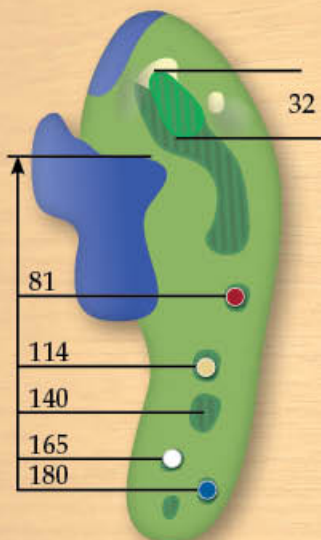

www.BoulderIceCream.com

THE NEW #1 RANGEFINDER ON THE PGA TOUR.

Boo Weirley
"...the Leupold GX-II
is the best on the market."

EVERY WEEK, A MAJORITY OF PGA TOUR CADDIES MAKE THE LEUPOLD® GX® #1 by using our laser rangefinders to scout and measure every inch of the course. They prepare for any situation their player may face, because during crunch time they must have all the answers. Whether you use the tournament-legal GX-I, or the advanced GX-II with Club Selector, you can trust the only rangefinder endorsed by the Professional Tour Caddies of America. Exclusive PinHunter™ and True Golf Range technology arm you with the most precise range information on the course. Input your personal striking ability, and Club Selector will recommend what club to use. Next time you're lining up a tough shot, use what the pros use: Leupold GX. Find out what people are saying and find your dealer at www.leupold.com/golf.

Player A and B have different hitting strengths, but by using the GX-II with Club Selector and TGR, they get identical results.

TOURNAMENT
LEGAL GX-I

GX-II WITH
CLUB SELECTOR

LEUPOLD®
AMERICA'S OPTICS AUTHORITY™

5
par 3

6
par 5

PRO TIP

Use enough club to clear water. Hole is downhill so keep that in mind.

YARDAGE

- 223
- 200
- 148
- 115

PRO TIP

Water on left, better to be straight than long here.

In the hands of golfers
...on every hole

7
par 3

8
par 4

PRO TIP

No clearance on the left side of the very large green – hit the green or be right.

YARDAGE

- 210
- 180
- 160
- 137

PRO TIP