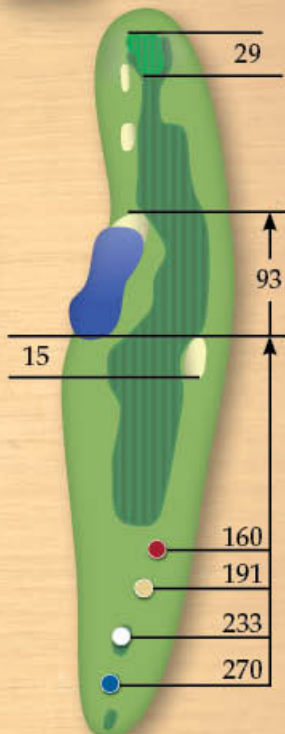

Simply mail this form in with a \$40 check to: GOLPViews Magazine
PO Box 620999, Littleton, CO 80162

Or Visit: www.golfviews.com

3
par 4

4
par 4

PRO TIP

Stay left on this fairly narrow hole that is parallel to hole 4. It is better to be accurate than long.

www.BoulderIceCream.com

THE NEW #1 RANGEFINDER ON THE PGA TOUR.

Boo Weirley
"...the Leupold GX-II
is the best on the market."

EVERY WEEK, A MAJORITY OF PGA TOUR CADDIES MAKE THE LEUPOLD® GX® #1 by using our laser rangefinders to scout and measure every inch of the course. They prepare for any situation their player may face, because during crunch time they must have all the answers. Whether you use the tournament-legal GX-I, or the advanced GX-II with Club Selector, you can trust the only rangefinder endorsed by the Professional Tour Caddies of America. Exclusive PinHunter™ and True Golf Range technology arm you with the most precise range information on the course. Input your personal striking ability, and Club Selector will recommend what club to use. Next time you're lining up a tough shot, use what the pros use: Leupold GX. Find out what people are saying and find your dealer at www.leupold.com/golf.

Player A and B have different hitting strengths, but by using the GX-II with Club Selector and TGR, they get identical results.

TOURNAMENT
LEGAL GX-I

GX-II WITH
CLUB SELECTOR

LEUPOLD®
AMERICA'S OPTICS AUTHORITY™

5
par 3

6
par 5

PRO TIP

Use enough club to clear water. Hole is downhill so keep that in mind.

YARDAGE

- 223
- 200
- 148
- 115

PRO TIP

Water on left, better to be straight than long here.